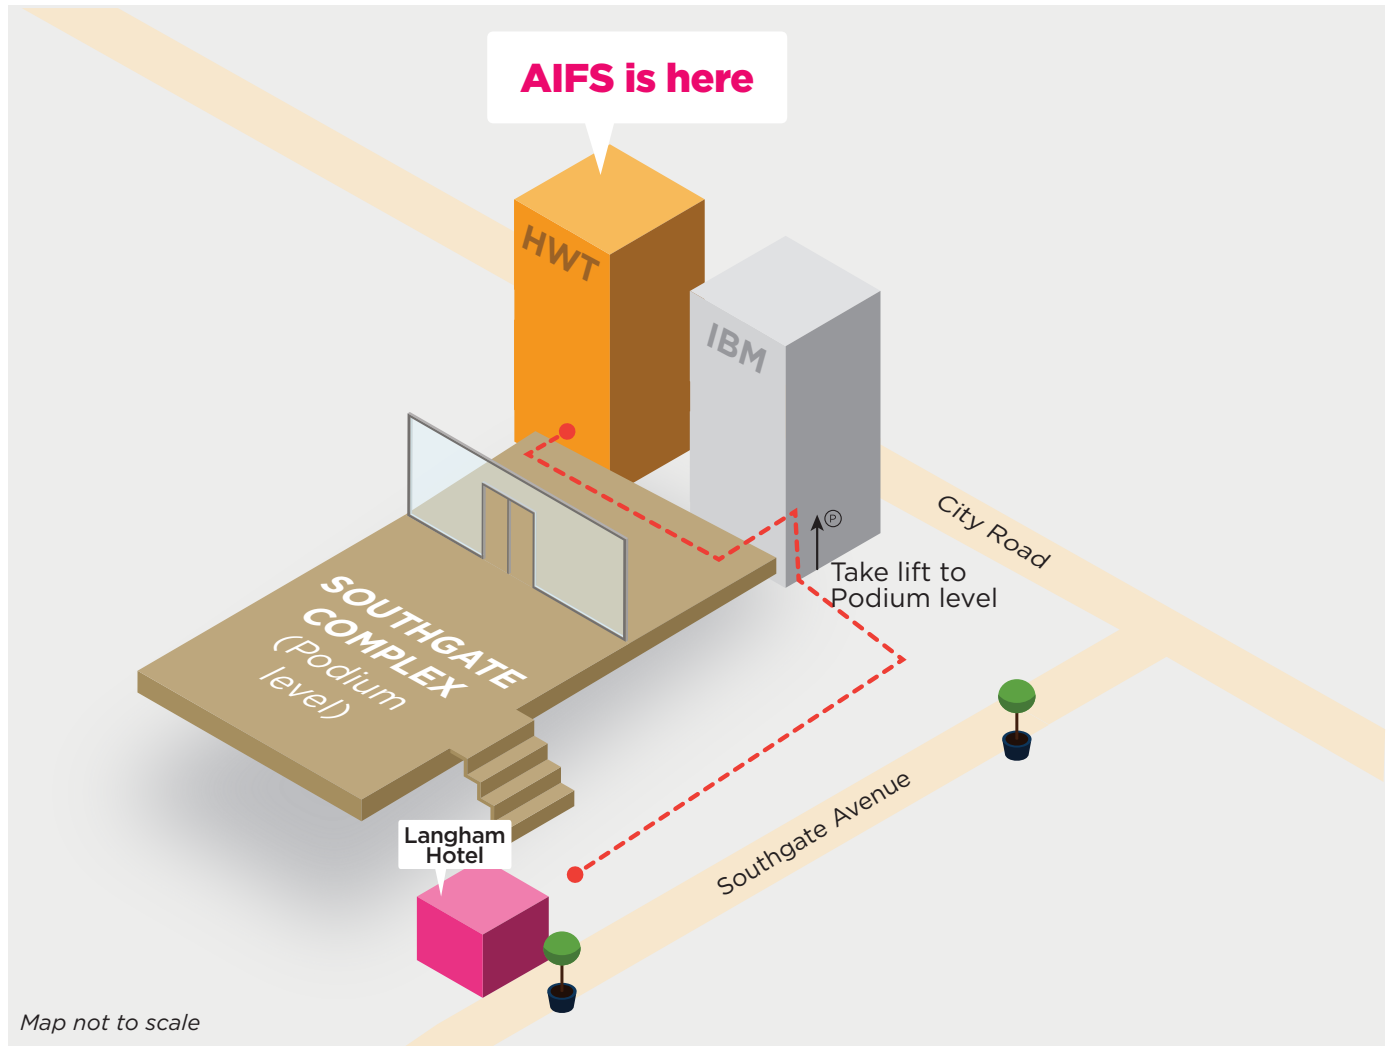

Australian Government

Australian Institute of Family Studies

Discovering what works for families

aifs.gov.au

Getting to AIFS

Fact sheet

Although AIFS' address is 40 City Road, the easiest way to find us is via **Southbank**, through the Southgate Complex. The closest train station to the Australian Institute of Family Studies is **Flinders Street Station**. If travelling to AIFS by **taxi**, alight at the Langham Hotel forecourt, Southgate Avenue. Access to AIFS is via a set of stairs to the right of the Langham Hotel entrance, or via the IBM Tower lift (see additional instructions over page).

1. There is no need to check in with HWT reception on the Podium level.
2. Head towards the lifts marked '1-7' on the right.
3. Take the lift to level 4.
4. Call your contact directly if you know their extension or use the telephone in the lift lobby to speak to reception.

Wheelchair/disability access to AIFS is via the IBM Tower lift near the **Langham Hotel** forecourt on Southgate Avenue.

1. Take the IBM Tower lift to the Podium level.
2. Exit the IBM building to the central concourse (Podium level).
3. Enter the HWT building on your right.
4. Take the lift to level 4.
5. Call your contact directly if you know their extension or use the telephone in the lift lobby to speak to reception.