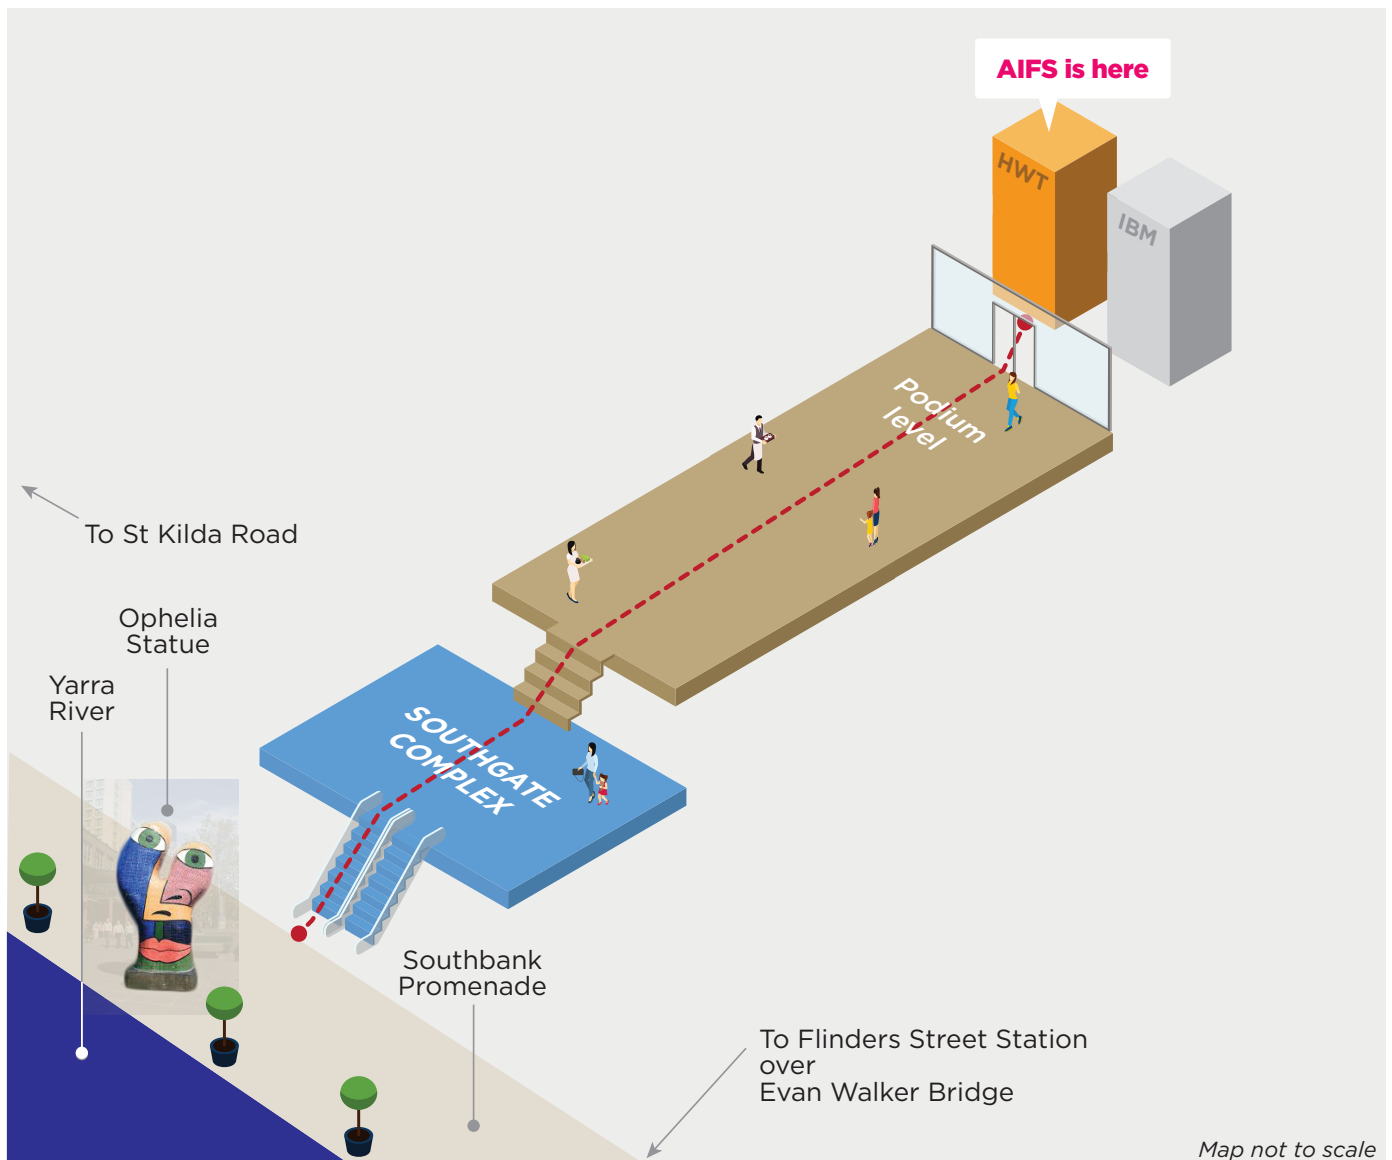

Australian Government

Australian Institute of Family Studies

Discovering what works for families

aifs.gov.au

Getting to AIFS

Fact sheet

Although AIFS' address is 40 City Road, the easiest way to find us is via **Southbank**, through the Southgate Complex. The closest train station to the Australian Institute of Family Studies is **Flinders Street Station**. If travelling to AIFS by **taxi**, alight at the Langham Hotel forecourt, Southgate Avenue. Access to AIFS is via a set of stairs to the right of the Langham Hotel entrance, or via the IBM Tower lift (see additional instructions over page).

1. There is no need to check in with HWT reception on the Podium level.
2. Head towards the lifts marked '1-7' on the right.
3. Take the lift to level 4.
4. Call your contact directly if you know their extension or use the telephone in the lift lobby to speak to reception.

Wheelchair/disability access to AIFS is via the IBM Tower lift near the **Langham Hotel** forecourt on Southgate Avenue.

1. Take the IBM Tower lift to the Podium level.
2. Exit the IBM building to the central concourse (Podium level).
3. Enter the HWT building on your right.
4. Take the lift to level 4.
5. Call your contact directly if you know their extension or use the telephone in the lift lobby to speak to reception.